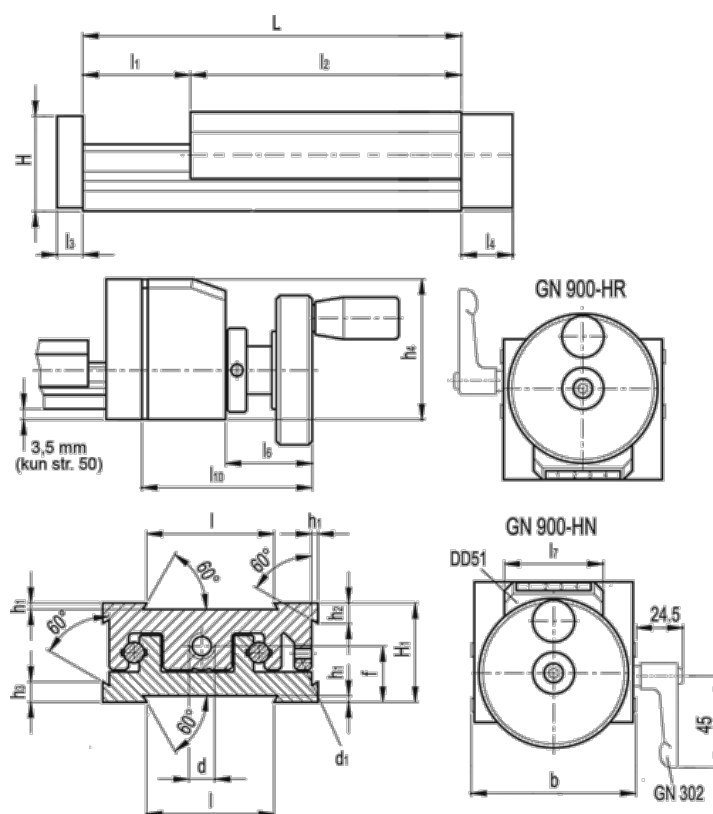

# Data Sheet

Article number: 20781021

Description: Adjustable slide unit  
GN 900-80-170-50-HR-2

## Measures

b = 80	h3 = 10.0	l7 = 33
d = M8x1	h4 = 51	l10 = 66
d1 = M5	l = 50	
f = 20.5	L - l1 = 170-50	
H = 35.5	l2 = 120	
h1 = 2.0	l3 = 8	
H1 = 36	l4 = 16	
h2 = 10.0	l6 = 31	